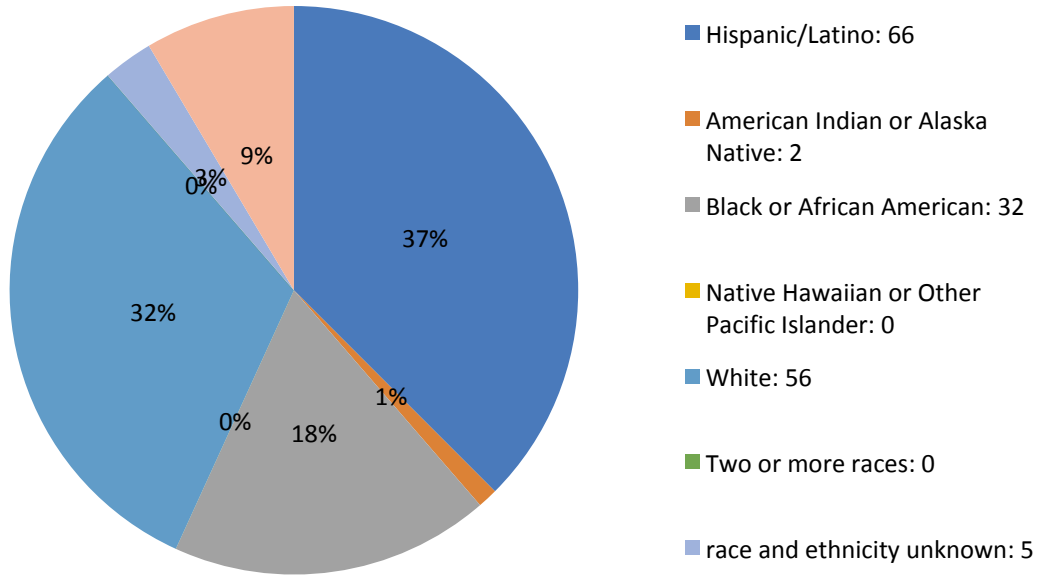

October 15, 2019

Undergraduate Students

Full-time: 1,112

Men: 249

Women: 863

Part-time: 114

Men: 22

- Hispanic/Latino: 1
- American Indian or Alaska Native: 0
- Black or African American: 4
- Native Hawaiian or Other Pacific Islander: 0
- White: 1
- Two or more races: 0
- race and ethnicity unknown: 6

Women: 94

- Hispanic/Latino: 18
- American Indian or Alaska Native: 0
- Black or African American: 15
- Native Hawaiian or Other Pacific Islander: 0
- White: 78
- Two or more races: 0
- race and ethnicity unknown: 9