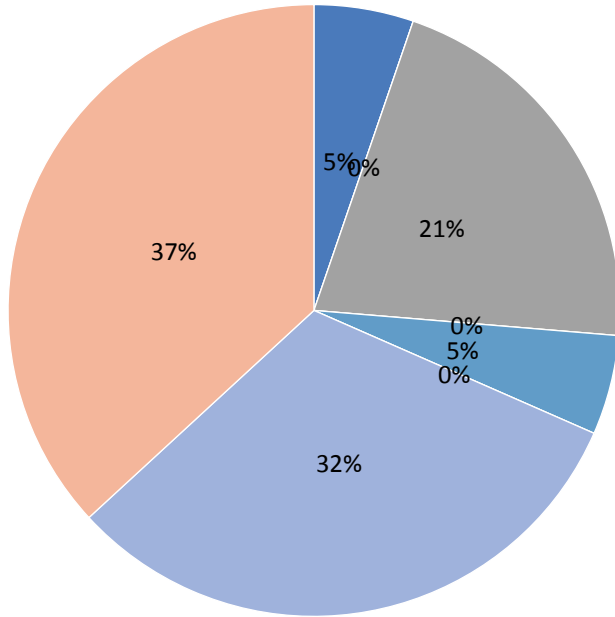

October 15, 2019

Undergraduate Students

Full-time: 1,112

Men: 249

Women: 863

Part-time: 114

Men: 22

- Hispanic/Latino: 1
- American Indian or Alaska Native: 0
- Black or African American: 4
- Native Hawaiian or Other Pacific Islander: 0
- White: 1
- Two or more races: 0
- race and ethnicity unknown: 6

Women: 94

- Hispanic/Latino: 18
- American Indian or Alaska Native: 0
- Black or African American: 15
- Native Hawaiian or Other Pacific Islander: 0
- White: 78
- Two or more races: 0
- race and ethnicity unknown: 9