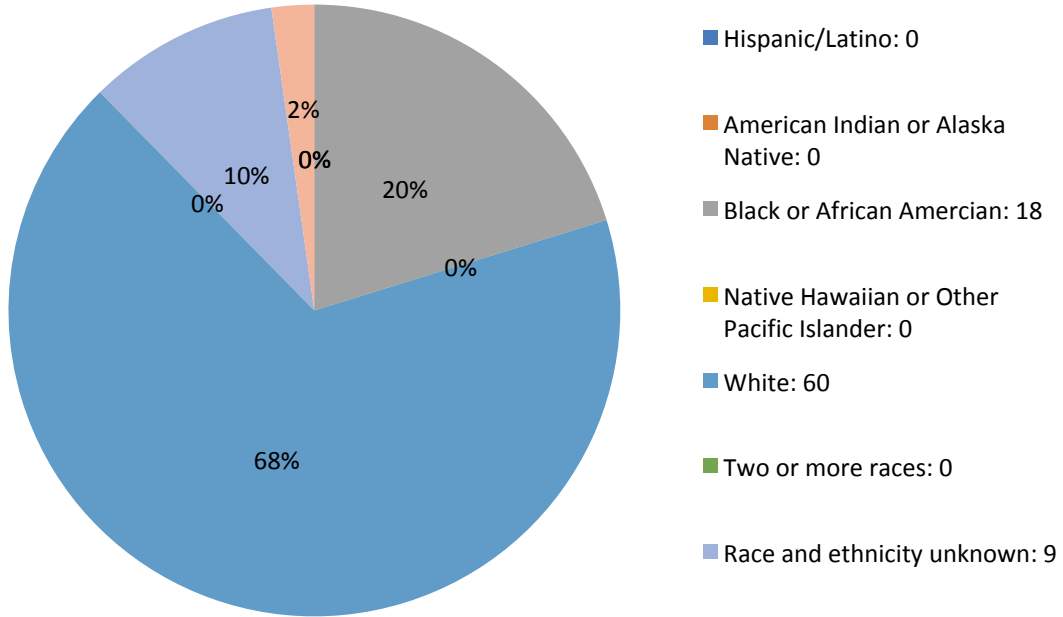

Graduate Students: 551

Men: 76