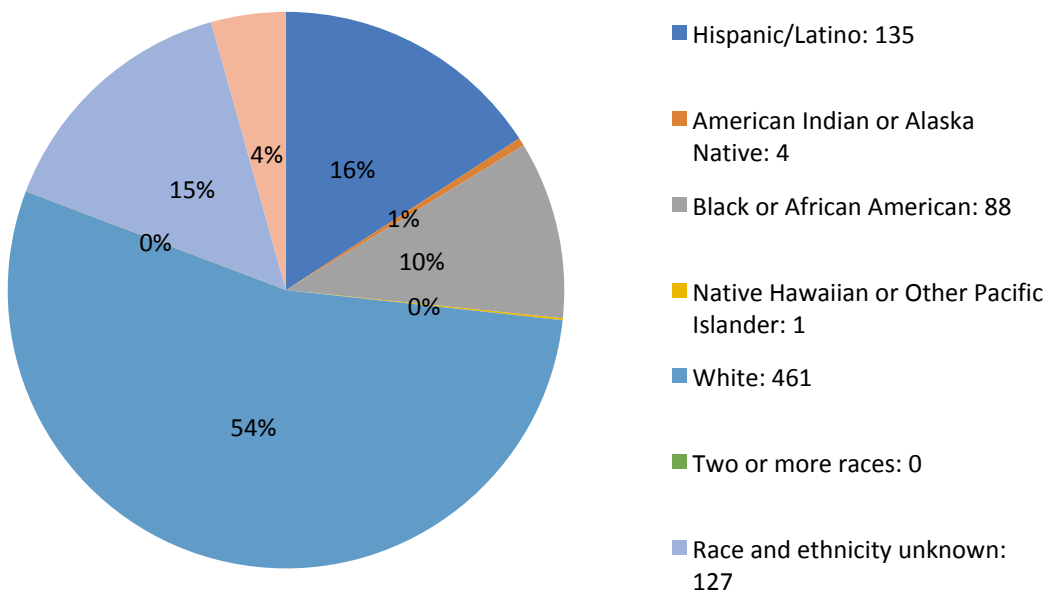

October 15, 2019

Undergraduate Students

Full-time: 1,112

Men: 249

Women: 863

Part-time: 114

Men: 22

- Hispanic/Latino: 1
- American Indian or Alaska Native: 0
- Black or African American: 4
- Native Hawaiian or Other Pacific Islander: 0
- White: 1
- Two or more races: 0
- race and ethnicity unknown: 6

Women: 94

- Hispanic/Latino: 18
- American Indian or Alaska Native: 0
- Black or African American: 15
- Native Hawaiian or Other Pacific Islander: 0
- White: 78
- Two or more races: 0
- race and ethnicity unknown: 9