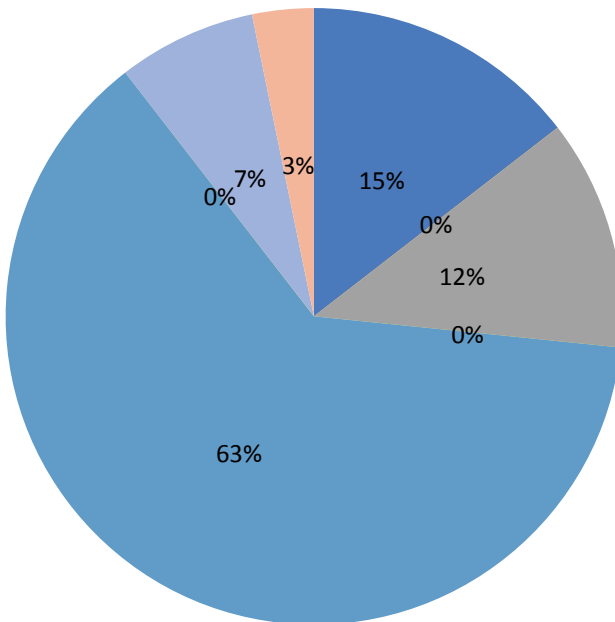

October 15, 2019

Undergraduate Students

Full-time: 1,112

Men: 249

Women: 863

Part-time: 114

Men: 22

- Hispanic/Latino: 1
- American Indian or Alaska Native: 0
- Black or African American: 4
- Native Hawaiian or Other Pacific Islander: 0
- White: 1
- Two or more races: 0
- race and ethnicity unknown: 6

Women: 94

- Hispanic/Latino: 18
- American Indian or Alaska Native: 0
- Black or African American: 15
- Native Hawaiian or Other Pacific Islander: 0
- White: 78
- Two or more races: 0
- race and ethnicity unknown: 9