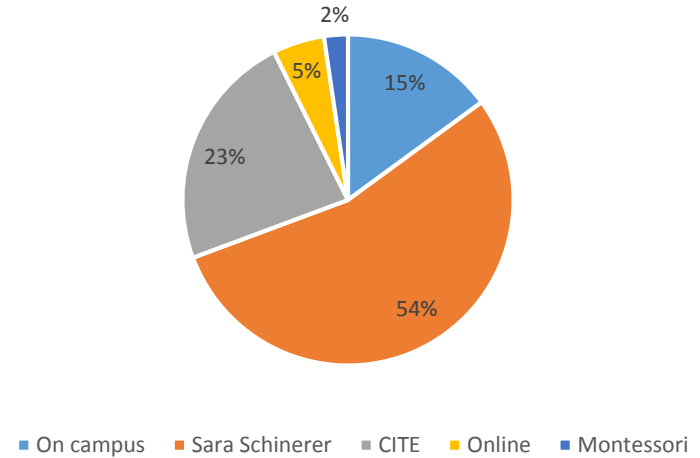

SPRING 2019 CONCORDIA COLLEGE FAST FACTS

TOTAL ENROLLMENT = 1,695

Undergraduate Enrollment (N = 1245)

Graduate Enrollment (N=450)

TOP UNDERGRADUATE MAJORS

Social Sciences, B.A. (25%)
 Business Administration, B.S. (17%)
 Nursing, B.S. (8%)

TOP GRADUATE MAJORS

Early Childhood Special Education, M.S. (75%)
 Childhood Special Education, M.S. (14%)

Reported Race/Ethnicity

African American – 15%
 American Indian – < 1%
 Asian/Pacific Islander- 9%
 Caucasian- 65%
 Hispanic, All – 11%