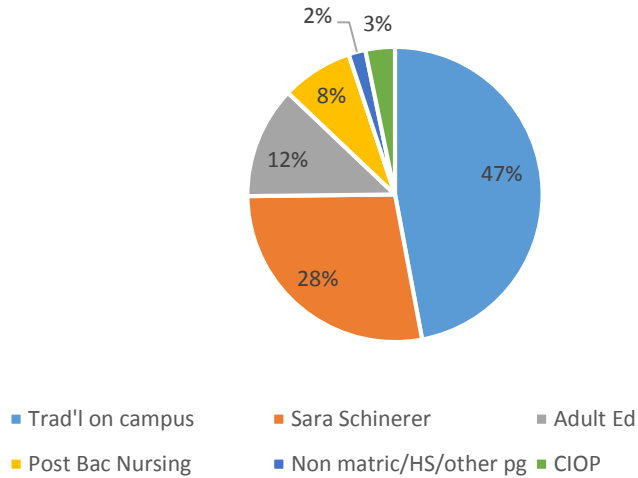

SPRING 2019 CONCORDIA COLLEGE FAST FACTS

TOTAL ENROLLMENT = 1,695

Undergraduate Enrollment (N = 1245)

Graduate Enrollment (N=450)

TOP UNDERGRADUATE MAJORS

Social Sciences, B.A. (25%)
 Business Administration, B.S. (17%)
 Nursing, B.S. (8%)

TOP GRADUATE MAJORS

Early Childhood Special Education, M.S. (75%)
 Childhood Special Education, M.S. (14%)

Reported Race/Ethnicity

African American – 15%
 American Indian – < 1%
 Asian/Pacific Islander- 9%
 Caucasian- 65%
 Hispanic, All – 11%